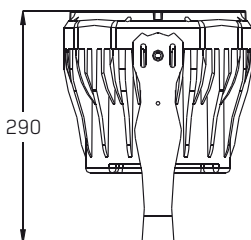

Contact

FEIMEX GmbH
Ottensener Strasse 8
22525 Hamburg
Germany

T +49(0)40 468 991 790
F +49(0)40 468 991 7949
office@feimex.com
www.feimex.com

FX 300 – Par Pro 4 in 1 | IP65

Optical system

Optics	fixed optical systems
Beam angle	30°

LED light sources

LEDs	18 x 4 in 1 multicolour LEDs
Colours	18 x red, 18 x green, 18 x blue, 18 x white
Driver current	350 mA
Service life of LEDs	~ 50,000 hours
Colour mixing	RGBW

Temperature ranges

Operating temperature	-20° C ~ +40° C
Cooling	convection-cooled

Control & programming

Protocol	USITT DMX 512
DMX channels	3 to 11 channels
Internal memory	Stand-Alone- & Custom-Program Fixed colours, master / slave control
Strobo	0 - 20 Hz
Dimmer	0 - 100 %
Operation	LCD-display
DMX 512 connection	Neutrik XLR 3-pole male / female

Specifications

Mains voltage	AC 100 - 240 v
Power consumption	100 w
Connection FX 300 / FX 300 IP	Neutrik PowerCon (In/Out) / Titanex (In/Out), 1.2 m

Housing

Material	injection-moulded aluminium
Colour	black
Protection class FX 300 / FX 300 IP	IP20 / IP65

Dimensions / weight

Dimensions (L x W x H)	205 x 255 x 290 mm
Weight	4 kg
Installation	compact Y-bracket for suspended and vertical installation