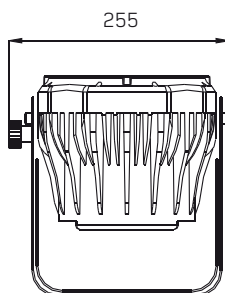

Contact

FEIMEX GmbH
Ottensener Strasse 8
22525 Hamburg
Germany

T +49(0)40 468 991 790
F +49(0)40 468 991 7949
office@feimex.com
www.feimex.com

FX 300 – Par Pro 4 in 1 | IP65

Optical system

Optics	fixed optical systems
Beam angle	30°

LED light sources

LEDs	18 x 4 in 1 multicolour LEDs
Colours	18 x red, 18 x green, 18 x blue, 18 x white
Driver current	350 mA
Service life of LEDs	~ 50,000 hours
Colour mixing	RGBW

Temperature ranges

Operating temperature	-20° C ~ +40° C
Cooling	convection-cooled

Control & programming

Protocol	USITT DMX 512
DMX channels	3 to 11 channels
Internal memory	Stand-Alone- & Custom-Program Fixed colours, master / slave control
Strobo	0 - 20 Hz
Dimmer	0 - 100 %
Operation	LCD-display
DMX 512 connection	Neutrik XLR 3-pole male / female

Specifications

Mains voltage	AC 100 - 240 v
Power consumption	100 w
Connection FX 300 / FX 300 IP	Neutrik PowerCon (In/Out) / Titanex (In/Out), 1.2 m

Housing

Material	injection-moulded aluminium
Colour	black
Protection class FX 300 / FX 300 IP	IP20 / IP65

Dimensions / weight

Dimensions (L x W x H)	205 x 255 x 290 mm
Weight	4 kg
Installation	compact Y-bracket for suspended and vertical installation