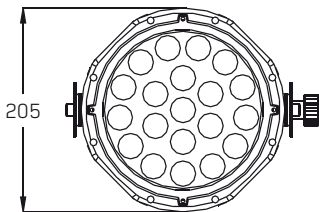

FX 300 – Indoor

Connection	Neutrik PowerCon (In/Out) Neutrik XLR 3-pole male / female
Scope of supply	open Titanex power cable with Neutrik PowerCon plug
Protection class	IP20

FX 300 IP – Outdoor

Connection	high-quality 110 ohm DMX cable with Neutrik NC3FX-HD & NC3MX-HD, each 1.20 m
Protection class	IP65

FX 300 – Par Pro 4 in 1 | IP65

Optical system

Optics	fixed optical systems
Beam angle	30°

LED light sources

LEDs	18 x 4 in 1 multicolour LEDs
Colours	18 x red, 18 x green, 18 x blue, 18 x white
Driver current	350 mA
Service life of LEDs	~ 50,000 hours
Colour mixing	RGBW